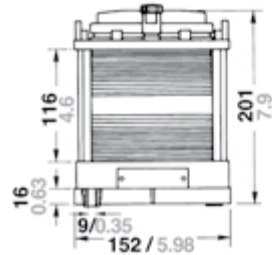

Protection degree

IP 56

Mounting

Base flange attachment, four screws M8
(not included)

Electric

Pre-wired with 1.5 m special connection cable,
2 x 1.5 mm², self-protective insulation, class II,
bulb included

1

2

3

No.		Description	Ship size	Wattage	Visibility	Housing colour	Mounting	Article number 12 V	Article number 24 V
1		Starboard	> 20 m / 65 ft., < 50 m / 164 ft.	25 W	2 nm	Black	deck-mount	3535102000	3535103000
		Starboard	> 20 m / 65 ft., < 50 m / 164 ft.	25 W	2 nm	White	deck-mount	3535622000	3535623000
		Port	> 20 m / 65 ft., < 50 m / 164 ft.	25 W	2 nm	Black	deck-mount	3534202000	3534203000
		Port	> 20 m / 65 ft., < 50 m / 164 ft.	25 W	2 nm	White	deck-mount	3534622000	3534623000
		Masthead	> 20 m / 65 ft., < 50 m / 164 ft.	25 W	5 nm	Black	deck-mount	3532002000	3532003000
		Masthead	> 20 m / 65 ft., < 50 m / 164 ft.	25 W	5 nm	White	deck-mount	3532622000	3532623000
		Stern	> 20 m / 65 ft., < 50 m / 164 ft.	25 W	2 nm	Black	deck-mount	3533702000	3533703000
		Stern	> 20 m / 65 ft., < 50 m / 164 ft.	25 W	2 nm	White	deck-mount	3533622000	3533623000
		Stern yellow	> 20 m / 65 ft., < 50 m / 164 ft..	25 W	2 nm	Black	deck-mount	3533402000	3533403000
		Stern yellow	> 20 m / 65 ft., < 50 m / 164 ft.	25 W	2 nm	White	deck-mount	3533652000	3533653000
2		All-round white	> 20 m / 65 ft., < 50 m / 164 ft.	25 W	2 nm	Black	deck-mount	3531702000	3531703000
		All-round white	> 20 m / 65 ft., < 50 m / 164 ft.	25 W	2 nm	White	deck-mount	3531622000	3531623000
		All-round red	> 20 m / 65 ft., < 50 m / 164 ft.	25 W	2 nm	Black	deck-mount	3531202000	3531203000
		All-round red	> 20 m / 65 ft., < 50 m / 164 ft.	25 W	2 nm	White	deck-mount	3531632000	3531633000
		All-round green	> 20 m / 65 ft., < 50 m / 164 ft.	25 W	2 nm	Black	deck-mount	3531102000	3531103000
		All-round green	> 20 m / 65 ft., < 50 m / 164 ft.	25 W	2 nm	White	deck-mount	3531642000	3531643000