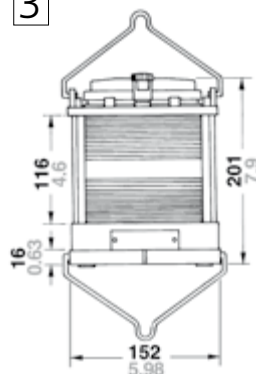

Protection degree

IP 56

Mounting

Base flange attachment, four screws M8
(not included)

Electric

Pre-wired with 1.5 m special connection cable,
2 x 1.5 mm², self-protective insulation, class II,
bulb included

1

2

3

No.		Description	Ship size	Wattage	Visibility	Housing colour	Mounting	Article number 12 V	Article number 24 V
1		Starboard	> 20 m / 65 ft., < 50 m / 164 ft.	25 W	2 nm	Black	deck-mount	3535102000	3535103000
		Starboard	> 20 m / 65 ft., < 50 m / 164 ft.	25 W	2 nm	White	deck-mount	3535622000	3535623000
		Port	> 20 m / 65 ft., < 50 m / 164 ft.	25 W	2 nm	Black	deck-mount	3534202000	3534203000
		Port	> 20 m / 65 ft., < 50 m / 164 ft.	25 W	2 nm	White	deck-mount	3534622000	3534623000
		Masthead	> 20 m / 65 ft., < 50 m / 164 ft.	25 W	5 nm	Black	deck-mount	3532002000	3532003000
		Masthead	> 20 m / 65 ft., < 50 m / 164 ft.	25 W	5 nm	White	deck-mount	3532622000	3532623000
		Stern	> 20 m / 65 ft., < 50 m / 164 ft.	25 W	2 nm	Black	deck-mount	3533702000	3533703000
		Stern	> 20 m / 65 ft., < 50 m / 164 ft.	25 W	2 nm	White	deck-mount	3533622000	3533623000
		Stern yellow	> 20 m / 65 ft., < 50 m / 164 ft..	25 W	2 nm	Black	deck-mount	3533402000	3533403000
		Stern yellow	> 20 m / 65 ft., < 50 m / 164 ft.	25 W	2 nm	White	deck-mount	3533652000	3533653000
2		All-round white	> 20 m / 65 ft., < 50 m / 164 ft.	25 W	2 nm	Black	deck-mount	3531702000	3531703000
		All-round white	> 20 m / 65 ft., < 50 m / 164 ft.	25 W	2 nm	White	deck-mount	3531622000	3531623000
		All-round red	> 20 m / 65 ft., < 50 m / 164 ft.	25 W	2 nm	Black	deck-mount	3531202000	3531203000
		All-round red	> 20 m / 65 ft., < 50 m / 164 ft.	25 W	2 nm	White	deck-mount	3531632000	3531633000
		All-round green	> 20 m / 65 ft., < 50 m / 164 ft.	25 W	2 nm	Black	deck-mount	3531102000	3531103000
		All-round green	> 20 m / 65 ft., < 50 m / 164 ft.	25 W	2 nm	White	deck-mount	3531642000	3531643000