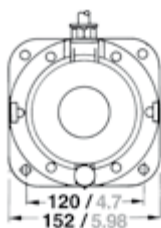

Protection degree

IP 56

Mounting

Base flange attachment, four screws M8
(not included)

Electric

Pre-wired with 1.5 m special connection cable,
2 x 1.5 mm², self-protective insulation, class II,
bulb included

1

2

3

No.		Description	Ship size	Wattage	Visibility	Housing colour	Mounting	Article number 12 V	Article number 24 V
1		Starboard	> 20 m / 65 ft., < 50 m / 164 ft.	25 W	2 nm	Black	deck-mount	3535102000	3535103000
		Starboard	> 20 m / 65 ft., < 50 m / 164 ft.	25 W	2 nm	White	deck-mount	3535622000	3535623000
		Port	> 20 m / 65 ft., < 50 m / 164 ft.	25 W	2 nm	Black	deck-mount	3534202000	3534203000
		Port	> 20 m / 65 ft., < 50 m / 164 ft.	25 W	2 nm	White	deck-mount	3534622000	3534623000
		Masthead	> 20 m / 65 ft., < 50 m / 164 ft.	25 W	5 nm	Black	deck-mount	3532002000	3532003000
		Masthead	> 20 m / 65 ft., < 50 m / 164 ft.	25 W	5 nm	White	deck-mount	3532622000	3532623000
		Stern	> 20 m / 65 ft., < 50 m / 164 ft.	25 W	2 nm	Black	deck-mount	3533702000	3533703000
		Stern	> 20 m / 65 ft., < 50 m / 164 ft.	25 W	2 nm	White	deck-mount	3533622000	3533623000
		Stern yellow	> 20 m / 65 ft., < 50 m / 164 ft..	25 W	2 nm	Black	deck-mount	3533402000	3533403000
		Stern yellow	> 20 m / 65 ft., < 50 m / 164 ft.	25 W	2 nm	White	deck-mount	3533652000	3533653000
2		All-round white	> 20 m / 65 ft., < 50 m / 164 ft.	25 W	2 nm	Black	deck-mount	3531702000	3531703000
		All-round white	> 20 m / 65 ft., < 50 m / 164 ft.	25 W	2 nm	White	deck-mount	3531622000	3531623000
		All-round red	> 20 m / 65 ft., < 50 m / 164 ft.	25 W	2 nm	Black	deck-mount	3531202000	3531203000
		All-round red	> 20 m / 65 ft., < 50 m / 164 ft.	25 W	2 nm	White	deck-mount	3531632000	3531633000
		All-round green	> 20 m / 65 ft., < 50 m / 164 ft.	25 W	2 nm	Black	deck-mount	3531102000	3531103000
		All-round green	> 20 m / 65 ft., < 50 m / 164 ft.	25 W	2 nm	White	deck-mount	3531642000	3531643000