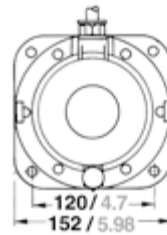

Protection degree

IP 56

Mounting

Base flange attachment, four screws M8
(not included)

Electric

Pre-wired with 1.5 m special connection cable,
2 x 1.5 mm², self-protective insulation, class II,
bulb included

1

2

3

No.		Description	Ship size	Wattage	Visibility	Housing colour	Mounting	Article number 12 V	Article number 24 V
1		Starboard	> 20 m / 65 ft., < 50 m / 164 ft.	25 W	2 nm	Black	deck-mount	3535102000	3535103000
		Starboard	> 20 m / 65 ft., < 50 m / 164 ft.	25 W	2 nm	White	deck-mount	3535622000	3535623000
		Port	> 20 m / 65 ft., < 50 m / 164 ft.	25 W	2 nm	Black	deck-mount	3534202000	3534203000
		Port	> 20 m / 65 ft., < 50 m / 164 ft.	25 W	2 nm	White	deck-mount	3534622000	3534623000
		Masthead	> 20 m / 65 ft., < 50 m / 164 ft.	25 W	5 nm	Black	deck-mount	3532002000	3532003000
		Masthead	> 20 m / 65 ft., < 50 m / 164 ft.	25 W	5 nm	White	deck-mount	3532622000	3532623000
		Stern	> 20 m / 65 ft., < 50 m / 164 ft.	25 W	2 nm	Black	deck-mount	3533702000	3533703000
		Stern	> 20 m / 65 ft., < 50 m / 164 ft.	25 W	2 nm	White	deck-mount	3533622000	3533623000
		Stern yellow	> 20 m / 65 ft., < 50 m / 164 ft..	25 W	2 nm	Black	deck-mount	3533402000	3533403000
		Stern yellow	> 20 m / 65 ft., < 50 m / 164 ft.	25 W	2 nm	White	deck-mount	3533652000	3533653000
2		All-round white	> 20 m / 65 ft., < 50 m / 164 ft.	25 W	2 nm	Black	deck-mount	3531702000	3531703000
		All-round white	> 20 m / 65 ft., < 50 m / 164 ft.	25 W	2 nm	White	deck-mount	3531622000	3531623000
		All-round red	> 20 m / 65 ft., < 50 m / 164 ft.	25 W	2 nm	Black	deck-mount	3531202000	3531203000
		All-round red	> 20 m / 65 ft., < 50 m / 164 ft.	25 W	2 nm	White	deck-mount	3531632000	3531633000
		All-round green	> 20 m / 65 ft., < 50 m / 164 ft.	25 W	2 nm	Black	deck-mount	3531102000	3531103000
		All-round green	> 20 m / 65 ft., < 50 m / 164 ft.	25 W	2 nm	White	deck-mount	3531642000	3531643000