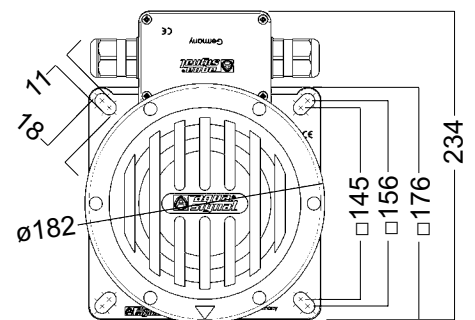

Black/White