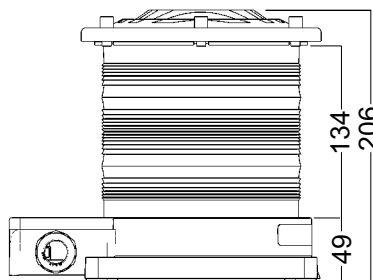

Black/White