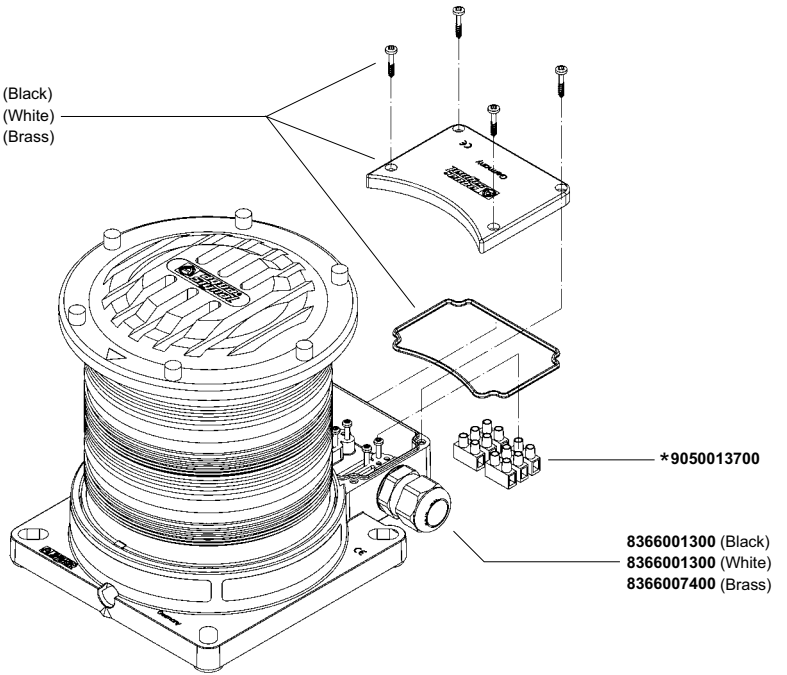

8366001200 (Black)
8366007200 (White)
8366007300 (Brass)