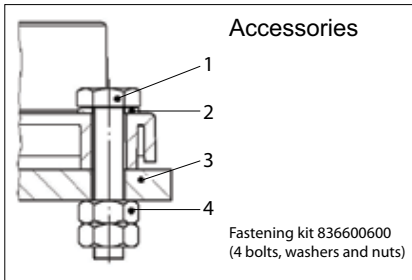

Spare Parts/ Accessories