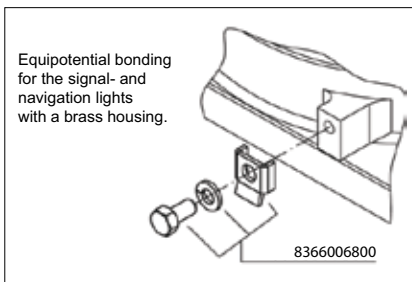

Spare Parts/ Accessories