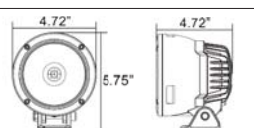

22 cm

1000m Usable Light
90 Watt LED

17 cm

768m Usable Light
50 Watt LED

12 cm

305m Usable Light
25 Watt LED

90 WATT SINGLE SOURCE LED PRODUCES 3,280' OF USABLE LIGHT

Lightweight Hybrid Housing | Single Bolt Mounting | Snap-On Covers Change Beam Pattern

BEAM PATTERNS 10° RAW LUMENS 5,800 lm (ea)	KITS AVAILABLE Two Lights & Harness WARRANTY 3 Years	MEASUREMENTS 8.70" x 7.93" x 10.57" 220mm x 200mm x 268mm 10.36 lb / 4.7 kg

ITEM #	PART #	QTY	BEAM
1			

50 WATT SINGLE SOURCE LED PRODUCES 2,500' OF USABLE LIGHT

Lightweight Hybrid Housing | Single Bolt Mounting | Snap-On Covers Change Beam Pattern

BEAM PATTERNS 10°, 20° RAW LUMENS 3,200 lm (ea)	KITS AVAILABLE Two Lights & Harness WARRANTY 3 Years	MEASUREMENTS 6.70" x 6.30" x 8.82" 170mm x 160mm x 224mm 5.51 lb / 2.5 kg

ITEM #	PART #	QTY	BEAM
C			

25 WATT SINGLE SOURCE LED PRODUCES 1,000' OF USABLE LIGHT

Lightweight Hybrid Housing | Single Bolt Mounting | Snap-On Covers Change Beam Pattern

BEAM PATTERNS 10° RAW LUMENS 2,500 lm (ea)	KITS AVAILABLE Two Lights & Harness WARRANTY 3 Years	MEASUREMENTS 4.72" x 4.36" x 5.75" 120mm x 110.7mm x 146mm 2.02 lb / 920 g

ITEM #	PART #	QTY	BEAM
C			

V

W