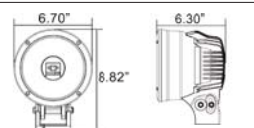

22 cm

1000m Usable Light
90 Watt LED

17 cm

768m Usable Light
50 Watt LED

12 cm

305m Usable Light
25 Watt LED

90 WATT SINGLE SOURCE LED PRODUCES 3,280' OF USABLE LIGHT

Lightweight Hybrid Housing | Single Bolt Mounting | Snap-On Covers Change Beam Pattern

BEAM PATTERNS 10° RAW LUMENS 5,800 lm (ea)	KITS AVAILABLE Two Lights & Harness WARRANTY 3 Years	MEASUREMENTS 8.70" x 7.93" x 10.57" 220mm x 200mm x 268mm 10.36 lb / 4.7 kg
---	---	---

ITEM #	PART #	QTY	BEAM
1			

50 WATT SINGLE SOURCE LED PRODUCES 2,500' OF USABLE LIGHT

Lightweight Hybrid Housing | Single Bolt Mounting | Snap-On Covers Change Beam Pattern

BEAM PATTERNS 10°, 20° RAW LUMENS 3,200 lm (ea)	KITS AVAILABLE Two Lights & Harness WARRANTY 3 Years	MEASUREMENTS 6.70" x 6.30" x 8.82" 170mm x 160mm x 224mm 5.51 lb / 2.5 kg
--	---	---

ITEM #	PART #	QTY	BEAM
C			

25 WATT SINGLE SOURCE LED PRODUCES 1,000' OF USABLE LIGHT

Lightweight Hybrid Housing | Single Bolt Mounting | Snap-On Covers Change Beam Pattern

BEAM PATTERNS 10° RAW LUMENS 2,500 lm (ea)	KITS AVAILABLE Two Lights & Harness WARRANTY 3 Years	MEASUREMENTS 4.72" x 4.36" x 5.75" 120mm x 110.7mm x 146mm 2.02 lb / 920 g
---	---	--