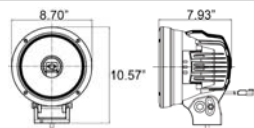

22 cm

1000m Usable Light
90 Watt LED

17 cm

768m Usable Light
50 Watt LED

12 cm

305m Usable Light
25 Watt LED

90 WATT SINGLE SOURCE LED PRODUCES 3,280' OF USABLE LIGHT

Lightweight Hybrid Housing | Single Bolt Mounting | Snap-On Covers Change Beam Pattern

BEAM PATTERNS 10° RAW LUMENS 5,800 lm (ea)	KITS AVAILABLE Two Lights & Harness WARRANTY 3 Years	MEASUREMENTS 8.70" x 7.93" x 10.57" 220mm x 200mm x 268mm 10.36 lb / 4.7 kg
---	---	---

ITEM #	PART #	QTY	BEAM
1			

50 WATT SINGLE SOURCE LED PRODUCES 2,500' OF USABLE LIGHT

Lightweight Hybrid Housing | Single Bolt Mounting | Snap-On Covers Change Beam Pattern

BEAM PATTERNS 10°, 20° RAW LUMENS 3,200 lm (ea)	KITS AVAILABLE Two Lights & Harness WARRANTY 3 Years	MEASUREMENTS 6.70" x 6.30" x 8.82" 170mm x 160mm x 224mm 5.51 lb / 2.5 kg
--	---	---

ITEM #	PART #	QTY	BEAM
C			

25 WATT SINGLE SOURCE LED PRODUCES 1,000' OF USABLE LIGHT

Lightweight Hybrid Housing | Single Bolt Mounting | Snap-On Covers Change Beam Pattern

BEAM PATTERNS 10° RAW LUMENS 2,500 lm (ea)	KITS AVAILABLE Two Lights & Harness WARRANTY 3 Years	MEASUREMENTS 4.72" x 4.36" x 5.75" 120mm x 110.7mm x 146mm 2.02 lb / 920 g
---	---	--