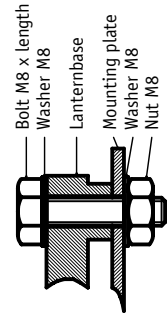

To open

Cable H07RN-F 2x1,5 form below or back

Wiring

Mounting

Replacing a bulb

To open

Cable H07RN-F 2x1,5 form below or back

Wiring

Mounting

Replacing a bulb