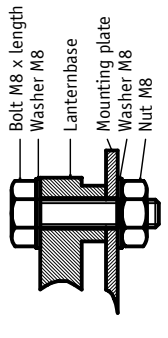

To open

Cable H07RN-F 2x1,5 form below or back

Wiring

Mounting

Replacing a bulb

To open

Cable H07RN-F 2x1,5 form below or back

Wiring

Mounting

Replacing a bulb